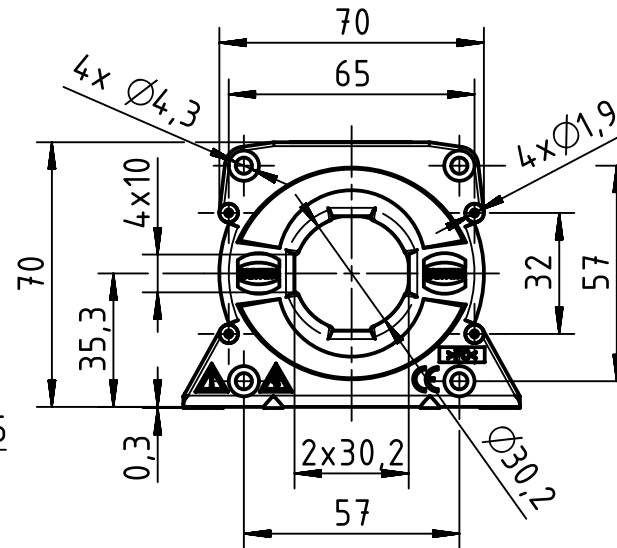

Cable 454399999990007 unmounted included

	All Dimensions in mm Original Size DIN A4		Scale 1:2	Free size tol.	Ref.	
	All rights reserved Department EL PD - DE		Created by GRUBES	Inspected by LUP	Standardisation TIEMANNA	Date 2014-07-30
HARTING Electric GmbH & Co. KG D-32339 Espelkamp		Title Current Sensor 500A industry with cable			State Final Release	Doc-Key / ECM-Nr. 100511460/UGD/001/B 500000078216
		Type TB	Number 20 31 050 0201		Rev. B	Page 1/1