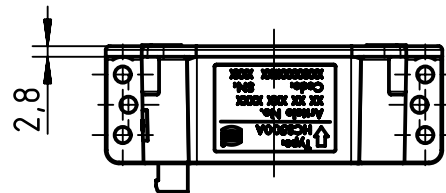

Cable 454399999990007 unmounted included

	All Dimensions in mm Original Size DIN A4		Scale 1:2	Free size tol.	Ref.	
	All rights reserved Department EL PD - DE		Created by GRUBES	Inspected by LUP	Standardisation TIEMANNA	Date 2014-07-30
HARTING Electric GmbH & Co. KG D-32339 Espelkamp		Title Current Sensor 500A industry with cable			State Final Release	Doc-Key / ECM-Nr. 100511460/UGD/001/B 500000078216
		Type TB	Number 20 31 050 0201		Rev. B	Page 1/1