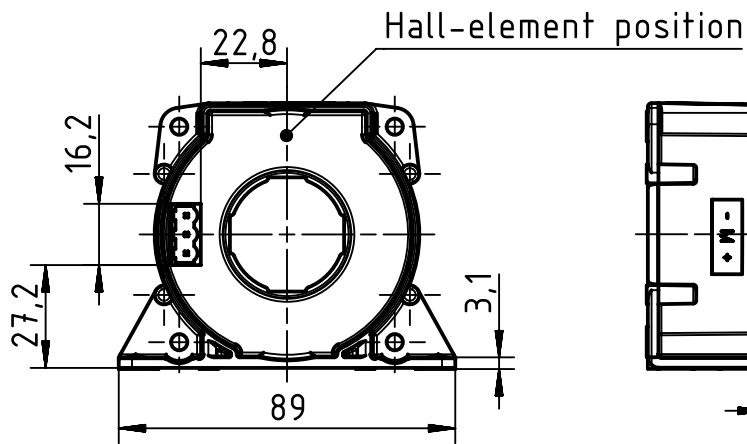

Cable 454399999990007 unmounted included

	All Dimensions in mm Original Size DIN A4		Scale 1:2	Free size tol.	Ref.	
	All rights reserved Department EL PD - DE		Created by GRUBES	Inspected by LUP	Standardisation TIEMANNA	Date 2014-07-30
HARTING Electric GmbH & Co. KG D-32339 Espelkamp		Title Current Sensor 500A industry with cable			State Final Release	Doc-Key / ECM-Nr. 100511460/UGD/001/B 500000078216
		Type TB	Number 20 31 050 0201		Rev. B	Page 1/1