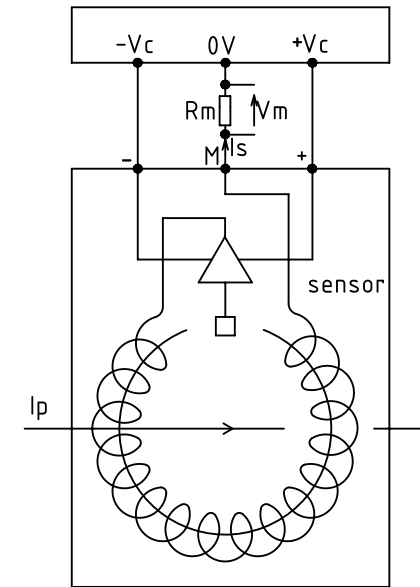

Cable 454399999990007 unmounted included

	All Dimensions in mm Original Size DIN A4		Scale 1:2	Free size tol.	Ref.	
	All rights reserved Department EL PD - DE		Created by GRUBES	Inspected by LUP	Standardisation TIEMANNA	Date 2014-07-30
HARTING Electric GmbH & Co. KG D-32339 Espelkamp		Title Current Sensor 500A industry with cable			State Final Release	Doc-Key / ECM-Nr. 100511460/UGD/001/B 500000078216
		Type TB	Number 20 31 050 0201		Rev. B	Page 1/1